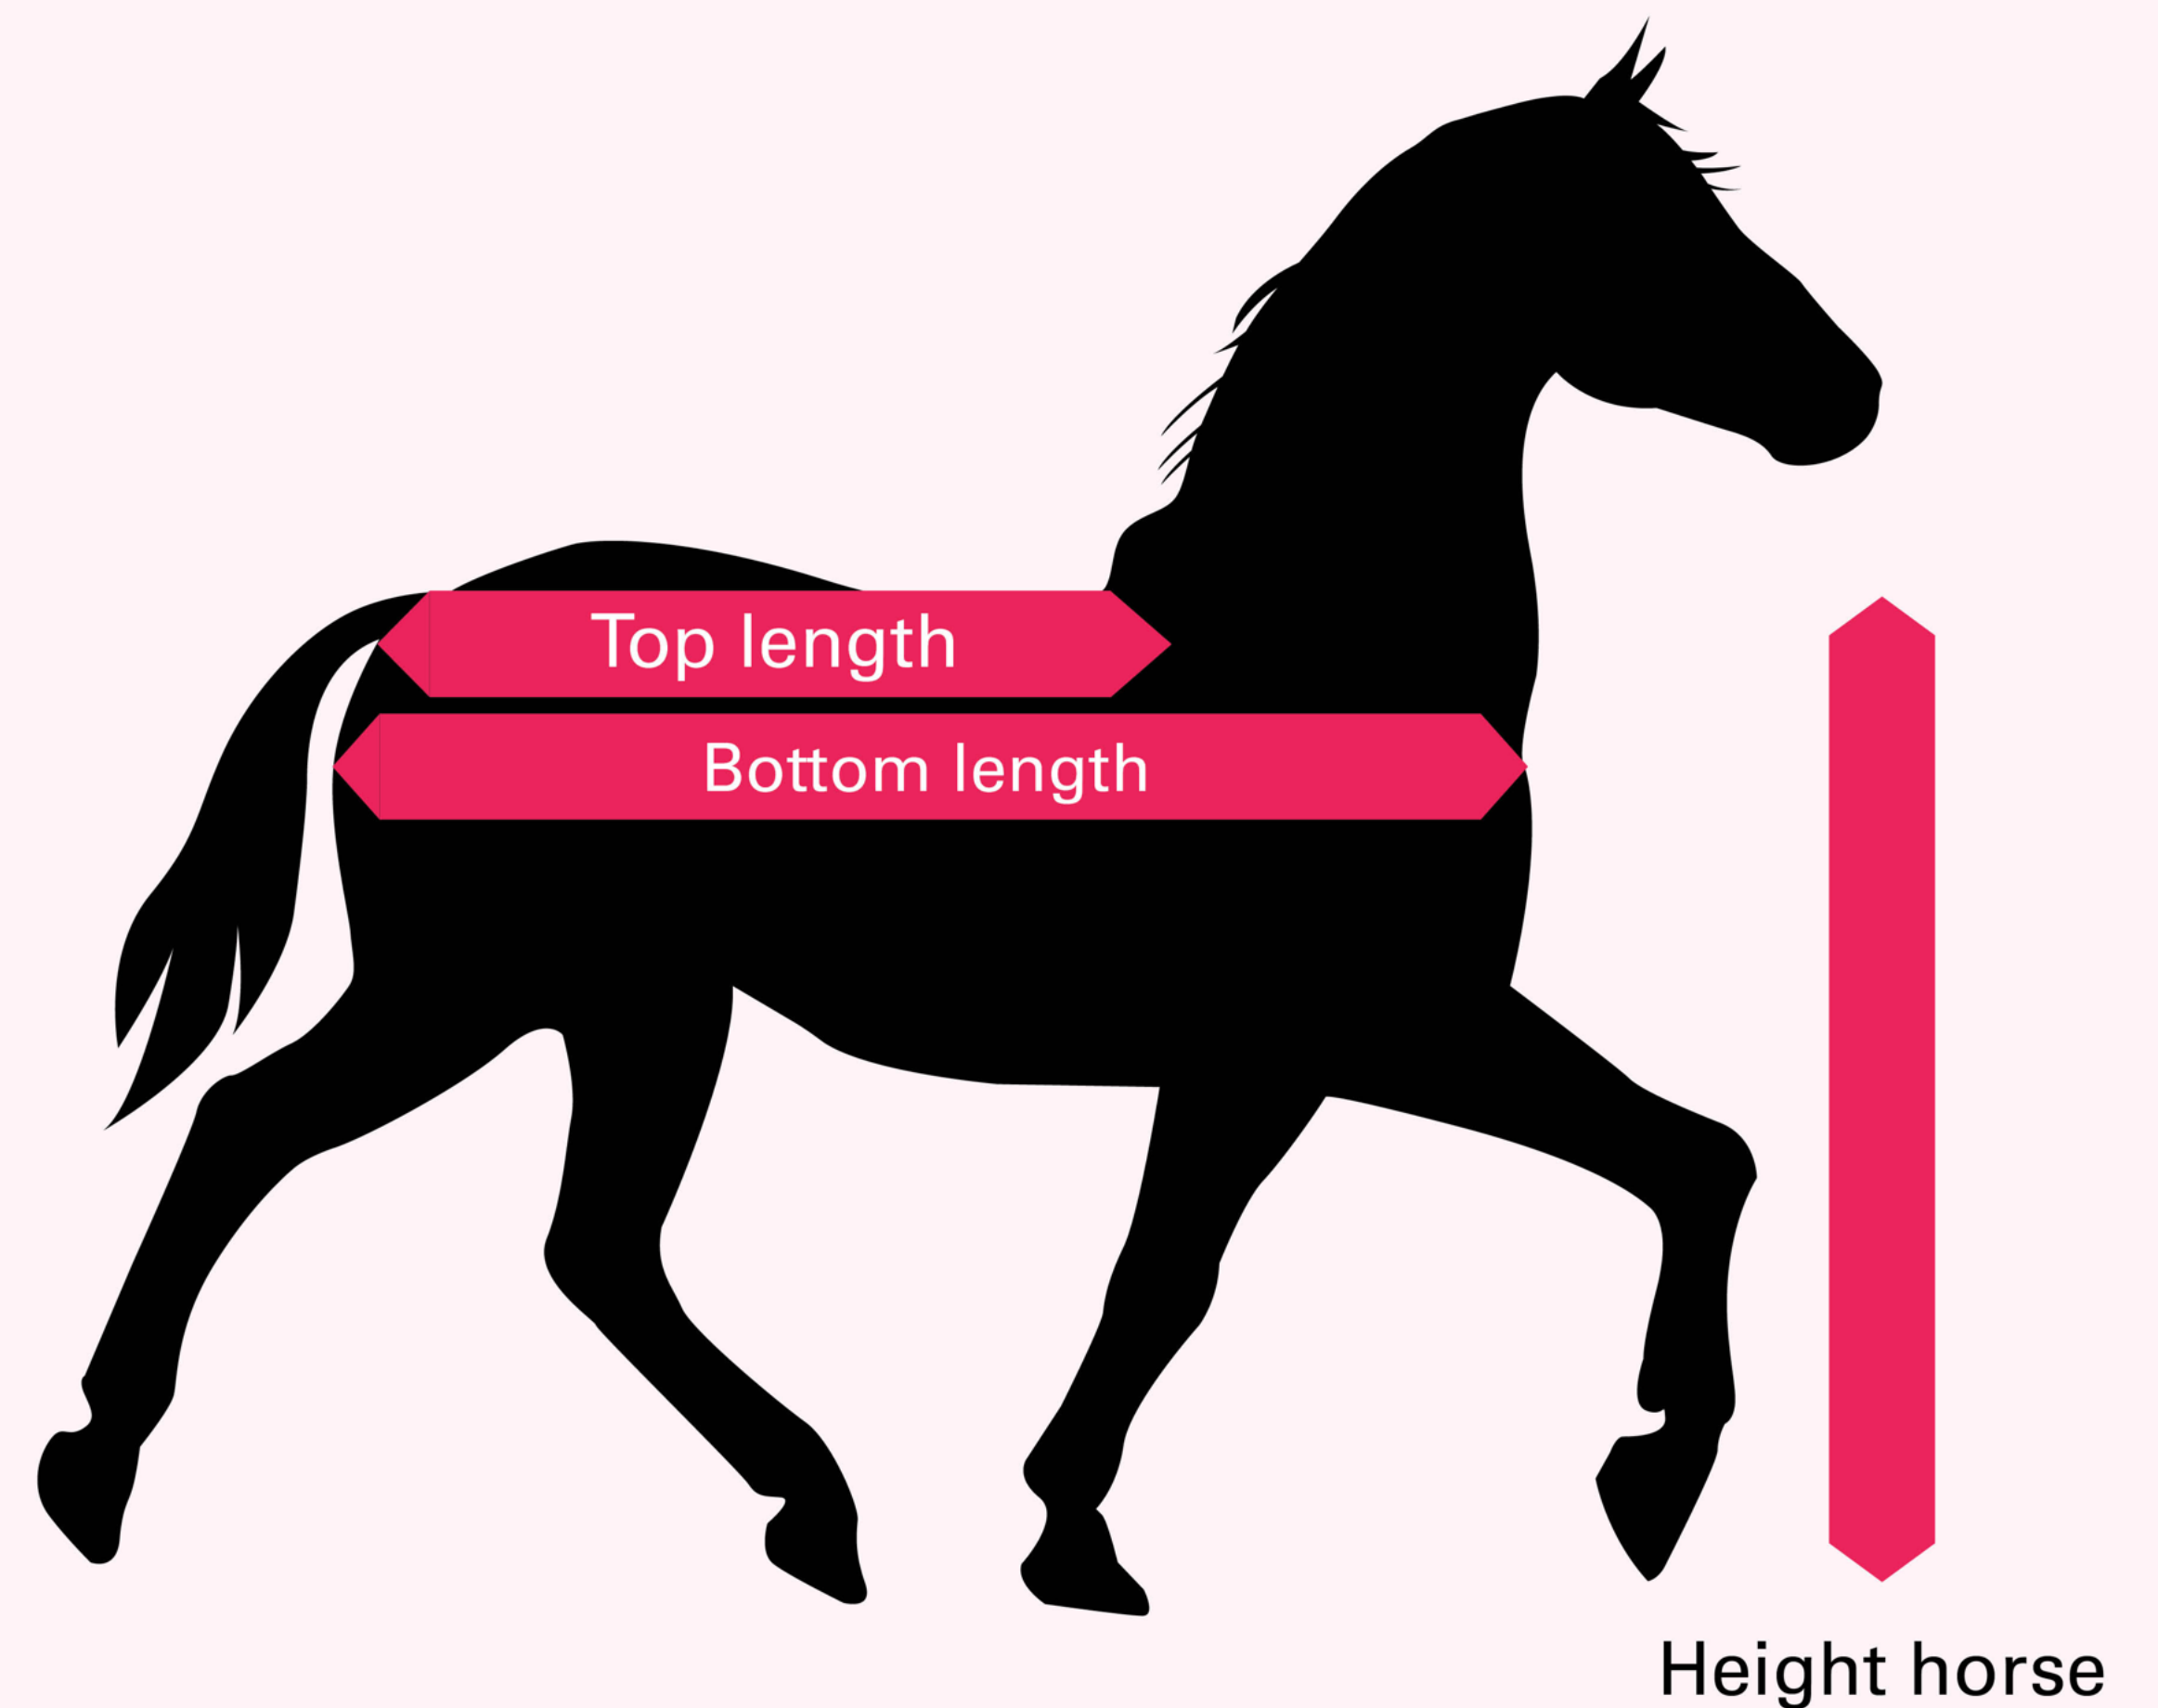

SIZE CHART | BLANKETS

Height horse (cm)	Bottom length (cm)	Top length (cm)	UK size (inch)
<100	125	75	3'6
101-110	135	85	3'9
111-120	145	95	4'0
121-130	155	105	4'6
131-140	165	115	5'0
141-151	175	125	5'6
152-161	185	135	6'0
162-168	195	145	6'3
169-174	205	155	6'9
175+	215	165	7'0

**This size chart is a guideline. Always keep in mind the shape of your horse when deciding the right size for your horse.*

IMPERIAL
RIDING